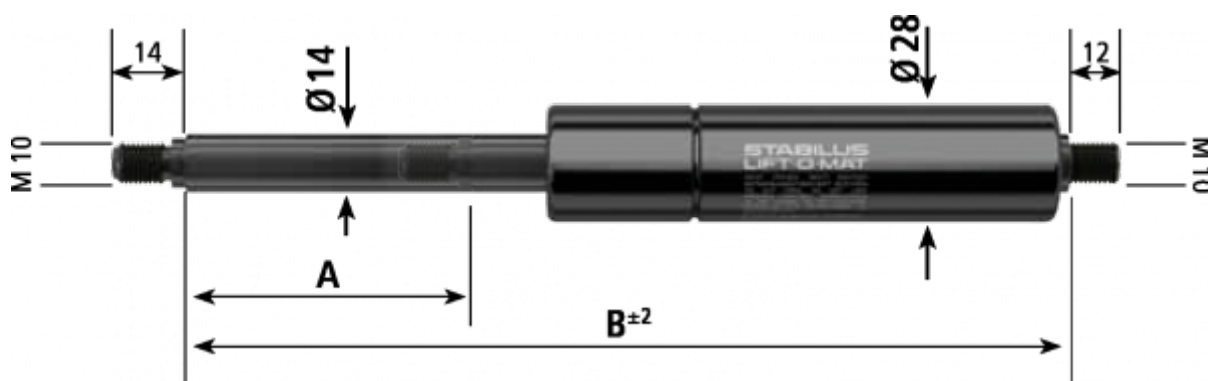

# Data Sheet

Article number: 042389SO2300

Description: Stabilus Gas Spring without fittings size. 14/28  
2300N length 970mm, stroke 450mm Type 2389SO

## Measures

A	= 450
B	= 970
Pressure (N)	= 2300
Size	= 14/28
Type	= 2389SO